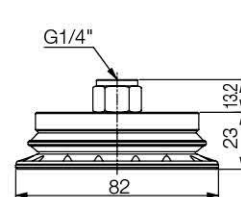

### Dimension

[ Unit : mm ]

[With 12F fitting]

[With 38F fitting]

[With 14F fitting]

[With 18F fitting]

[With 18M fitting]

[With 14M fitting]

## Build an Ordering No.

VOBF40x80 -  : Pre-mounted fitting

**1. Suction Cup**

1. Suction cup	Description	Weight (g)	Symbol
	Oval flat bellow suction cup, 40x80mm diameter, Polyurethane, M10xP1.5 male Fitting	39.44	VOBF40x80-PU-M10M
	Oval flat bellow suction cup, 40x80mm diameter, Polyurethane, G1/8 female Fitting	41.77	VOBF40x80-PU-18F
	Oval flat bellow suction cup, 40x80mm diameter, Polyurethane, G1/8 male Fitting	39.83	VOBF40x80-PU-18M
	Oval flat bellow suction cup, 40x80mm diameter, Polyurethane, G1/4 female Fitting	37.38	VOBF40x80-PU-14F
	Oval flat bellow suction cup, 40x80mm diameter, Polyurethane, G1/4 male Fitting	41.02	VOBF40x80-PU-14M
	Oval flat bellow suction cup, 40x80mm diameter, Polyurethane, G3/8 female Fitting	40.7	VOBF40x80-PU-38F