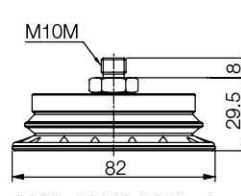

### Dimension

[ Unit : mm ]

[With 12F fitting]

[With 38F fitting]

[With 14F fitting]

[With 18F fitting]

[With 18M fitting]

[With 14M fitting]

## Build an Ordering No.

VOBF40x80 -  : Pre-mounted fitting

**1. Suction Cup**

1. Suction cup	Description	Weight (g)	Symbol
	Oval flat bellow suction cup, 40x80mm diameter, Polyurethane, M10xP1.5 male Fitting	39.44	VOBF40x80-PU-M10M
	Oval flat bellow suction cup, 40x80mm diameter, Polyurethane, G1/8 female Fitting	41.77	VOBF40x80-PU-18F
	Oval flat bellow suction cup, 40x80mm diameter, Polyurethane, G1/8 male Fitting	39.83	VOBF40x80-PU-18M
	Oval flat bellow suction cup, 40x80mm diameter, Polyurethane, G1/4 female Fitting	37.38	VOBF40x80-PU-14F
	Oval flat bellow suction cup, 40x80mm diameter, Polyurethane, G1/4 male Fitting	41.02	VOBF40x80-PU-14M
	Oval flat bellow suction cup, 40x80mm diameter, Polyurethane, G3/8 female Fitting	40.7	VOBF40x80-PU-38F