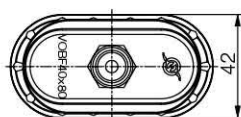

### Dimension

[ Unit : mm ]

[With 12F fitting]

[With 38F fitting]

[With 14F fitting]

[With 18F fitting]

[With 18M fitting]

[With 14M fitting]

## Build an Ordering No.

VOBF40x80 -  : Pre-mounted fitting

**1. Suction Cup**

1. Suction cup	Description	Weight (g)	Symbol
	Oval flat bellow suction cup, 40x80mm diameter, Polyurethane, M10xP1.5 male Fitting	39.44	VOBF40x80-PU-M10M
	Oval flat bellow suction cup, 40x80mm diameter, Polyurethane, G1/8 female Fitting	41.77	VOBF40x80-PU-18F
	Oval flat bellow suction cup, 40x80mm diameter, Polyurethane, G1/8 male Fitting	39.83	VOBF40x80-PU-18M
	Oval flat bellow suction cup, 40x80mm diameter, Polyurethane, G1/4 female Fitting	37.38	VOBF40x80-PU-14F
	Oval flat bellow suction cup, 40x80mm diameter, Polyurethane, G1/4 male Fitting	41.02	VOBF40x80-PU-14M
	Oval flat bellow suction cup, 40x80mm diameter, Polyurethane, G3/8 female Fitting	40.7	VOBF40x80-PU-38F