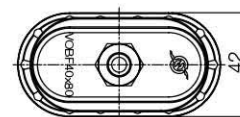

### Dimension

[ Unit : mm ]

[With 12F fitting]

[With 38F fitting]

[With 14F fitting]

[With 18F fitting]

[With 18M fitting]

[With 14M fitting]

## Build an Ordering No.

VOBF40x80 -  : Pre-mounted fitting

**1. Suction Cup**

1. Suction cup	Description	Weight (g)	Symbol
	Oval flat bellow suction cup, 40x80mm diameter, Polyurethane, M10xP1.5 male Fitting	39.44	VOBF40x80-PU-M10M
	Oval flat bellow suction cup, 40x80mm diameter, Polyurethane, G1/8 female Fitting	41.77	VOBF40x80-PU-18F
	Oval flat bellow suction cup, 40x80mm diameter, Polyurethane, G1/8 male Fitting	39.83	VOBF40x80-PU-18M
	Oval flat bellow suction cup, 40x80mm diameter, Polyurethane, G1/4 female Fitting	37.38	VOBF40x80-PU-14F
	Oval flat bellow suction cup, 40x80mm diameter, Polyurethane, G1/4 male Fitting	41.02	VOBF40x80-PU-14M
	Oval flat bellow suction cup, 40x80mm diameter, Polyurethane, G3/8 female Fitting	40.7	VOBF40x80-PU-38F