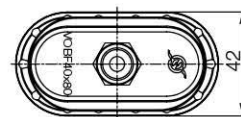

### Dimension

[ Unit : mm ]

[With 12F fitting]

[With 38F fitting]

[With 14F fitting]

[With 18F fitting]

[With 18M fitting]

[With 14M fitting]

## Build an Ordering No.

VOBF40x80 -  : Pre-mounted fitting

**1. Suction Cup**

1. Suction cup	Description	Weight (g)	Symbol
	Oval flat bellow suction cup, 40x80mm diameter, Polyurethane, M10xP1.5 male Fitting	39.44	VOBF40x80-PU-M10M
	Oval flat bellow suction cup, 40x80mm diameter, Polyurethane, G1/8 female Fitting	41.77	VOBF40x80-PU-18F
	Oval flat bellow suction cup, 40x80mm diameter, Polyurethane, G1/8 male Fitting	39.83	VOBF40x80-PU-18M
	Oval flat bellow suction cup, 40x80mm diameter, Polyurethane, G1/4 female Fitting	37.38	VOBF40x80-PU-14F
	Oval flat bellow suction cup, 40x80mm diameter, Polyurethane, G1/4 male Fitting	41.02	VOBF40x80-PU-14M
	Oval flat bellow suction cup, 40x80mm diameter, Polyurethane, G3/8 female Fitting	40.7	VOBF40x80-PU-38F