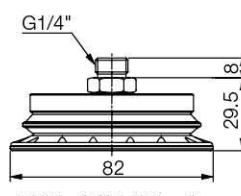

### Dimension

[ Unit : mm ]

[With 12F fitting]

[With 38F fitting]

[With 14F fitting]

[With 18F fitting]

[With 18M fitting]

[With 14M fitting]

## Build an Ordering No.

VOBF40x80 -  : Pre-mounted fitting

**1. Suction Cup**

1. Suction cup	Description	Weight (g)	Symbol
	Oval flat bellow suction cup, 40x80mm diameter, Polyurethane, M10xP1.5 male Fitting	39.44	VOBF40x80-PU-M10M
	Oval flat bellow suction cup, 40x80mm diameter, Polyurethane, G1/8 female Fitting	41.77	VOBF40x80-PU-18F
	Oval flat bellow suction cup, 40x80mm diameter, Polyurethane, G1/8 male Fitting	39.83	VOBF40x80-PU-18M
	Oval flat bellow suction cup, 40x80mm diameter, Polyurethane, G1/4 female Fitting	37.38	VOBF40x80-PU-14F
	Oval flat bellow suction cup, 40x80mm diameter, Polyurethane, G1/4 male Fitting	41.02	VOBF40x80-PU-14M
	Oval flat bellow suction cup, 40x80mm diameter, Polyurethane, G3/8 female Fitting	40.7	VOBF40x80-PU-38F