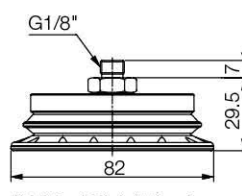

### Dimension

[ Unit : mm ]

[With 12F fitting]

[With 38F fitting]

[With 14F fitting]

[With 18F fitting]

[With 18M fitting]

[With 14M fitting]

## Build an Ordering No.

VOBF40x80 -  : Pre-mounted fitting

**1. Suction Cup**

1. Suction cup	Description	Weight (g)	Symbol
	Oval flat bellow suction cup, 40x80mm diameter, Polyurethane, M10xP1.5 male Fitting	39.44	VOBF40x80-PU-M10M
	Oval flat bellow suction cup, 40x80mm diameter, Polyurethane, G1/8 female Fitting	41.77	VOBF40x80-PU-18F
	Oval flat bellow suction cup, 40x80mm diameter, Polyurethane, G1/8 male Fitting	39.83	VOBF40x80-PU-18M
	Oval flat bellow suction cup, 40x80mm diameter, Polyurethane, G1/4 female Fitting	37.38	VOBF40x80-PU-14F
	Oval flat bellow suction cup, 40x80mm diameter, Polyurethane, G1/4 male Fitting	41.02	VOBF40x80-PU-14M
	Oval flat bellow suction cup, 40x80mm diameter, Polyurethane, G3/8 female Fitting	40.7	VOBF40x80-PU-38F