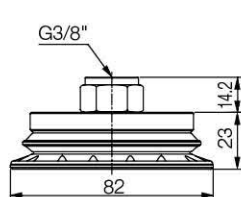

### Dimension

[ Unit : mm ]

[With 12F fitting]

[With 38F fitting]

[With 14F fitting]

[With 18F fitting]

[With 18M fitting]

[With 14M fitting]

## Build an Ordering No.

VOBF40x80 -  : Pre-mounted fitting

**1. Suction Cup**

1. Suction cup	Description	Weight (g)	Symbol
	Oval flat bellow suction cup, 40x80mm diameter, Polyurethane, M10xP1.5 male Fitting	39.44	VOBF40x80-PU-M10M
	Oval flat bellow suction cup, 40x80mm diameter, Polyurethane, G1/8 female Fitting	41.77	VOBF40x80-PU-18F
	Oval flat bellow suction cup, 40x80mm diameter, Polyurethane, G1/8 male Fitting	39.83	VOBF40x80-PU-18M
	Oval flat bellow suction cup, 40x80mm diameter, Polyurethane, G1/4 female Fitting	37.38	VOBF40x80-PU-14F
	Oval flat bellow suction cup, 40x80mm diameter, Polyurethane, G1/4 male Fitting	41.02	VOBF40x80-PU-14M
	Oval flat bellow suction cup, 40x80mm diameter, Polyurethane, G3/8 female Fitting	40.7	VOBF40x80-PU-38F