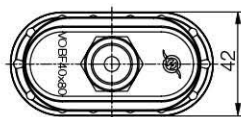

### Dimension

[ Unit : mm ]

[With 12F fitting]

[With 38F fitting]

[With 14F fitting]

[With 18F fitting]

[With 18M fitting]

[With 14M fitting]

## Build an Ordering No.

VOBF40x80 -  : Pre-mounted fitting

**1. Suction Cup**

1. Suction cup	Description	Weight (g)	Symbol
	Oval flat bellow suction cup, 40x80mm diameter, Polyurethane, M10xP1.5 male Fitting	39.44	VOBF40x80-PU-M10M
	Oval flat bellow suction cup, 40x80mm diameter, Polyurethane, G1/8 female Fitting	41.77	VOBF40x80-PU-18F
	Oval flat bellow suction cup, 40x80mm diameter, Polyurethane, G1/8 male Fitting	39.83	VOBF40x80-PU-18M
	Oval flat bellow suction cup, 40x80mm diameter, Polyurethane, G1/4 female Fitting	37.38	VOBF40x80-PU-14F
	Oval flat bellow suction cup, 40x80mm diameter, Polyurethane, G1/4 male Fitting	41.02	VOBF40x80-PU-14M
	Oval flat bellow suction cup, 40x80mm diameter, Polyurethane, G3/8 female Fitting	40.7	VOBF40x80-PU-38F