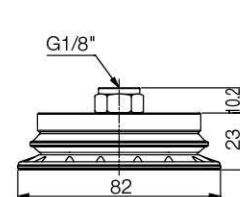

### Dimension

[ Unit : mm ]

[With 12F fitting]

[With 38F fitting]

[With 14F fitting]

[With 18F fitting]

[With 18M fitting]

[With 14M fitting]

## Build an Ordering No.

VOBF40x80 -  : Pre-mounted fitting

**1. Suction Cup**

1. Suction cup	Description	Weight (g)	Symbol
	Oval flat bellow suction cup, 40x80mm diameter, Polyurethane, M10xP1.5 male Fitting	39.44	VOBF40x80-PU-M10M
	Oval flat bellow suction cup, 40x80mm diameter, Polyurethane, G1/8 female Fitting	41.77	VOBF40x80-PU-18F
	Oval flat bellow suction cup, 40x80mm diameter, Polyurethane, G1/8 male Fitting	39.83	VOBF40x80-PU-18M
	Oval flat bellow suction cup, 40x80mm diameter, Polyurethane, G1/4 female Fitting	37.38	VOBF40x80-PU-14F
	Oval flat bellow suction cup, 40x80mm diameter, Polyurethane, G1/4 male Fitting	41.02	VOBF40x80-PU-14M
	Oval flat bellow suction cup, 40x80mm diameter, Polyurethane, G3/8 female Fitting	40.7	VOBF40x80-PU-38F