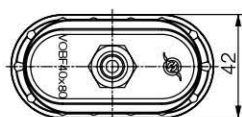

### Dimension

[ Unit : mm ]

[With 12F fitting]

[With 38F fitting]

[With 14F fitting]

[With 18F fitting]

[With 18M fitting]

[With 14M fitting]

## Build an Ordering No.

VOBF40x80 -  : Pre-mounted fitting

**1. Suction Cup**

1. Suction cup	Description	Weight (g)	Symbol
	Oval flat bellow suction cup, 40x80mm diameter, Polyurethane, M10xP1.5 male Fitting	39.44	VOBF40x80-PU-M10M
	Oval flat bellow suction cup, 40x80mm diameter, Polyurethane, G1/8 female Fitting	41.77	VOBF40x80-PU-18F
	Oval flat bellow suction cup, 40x80mm diameter, Polyurethane, G1/8 male Fitting	39.83	VOBF40x80-PU-18M
	Oval flat bellow suction cup, 40x80mm diameter, Polyurethane, G1/4 female Fitting	37.38	VOBF40x80-PU-14F
	Oval flat bellow suction cup, 40x80mm diameter, Polyurethane, G1/4 male Fitting	41.02	VOBF40x80-PU-14M
	Oval flat bellow suction cup, 40x80mm diameter, Polyurethane, G3/8 female Fitting	40.7	VOBF40x80-PU-38F