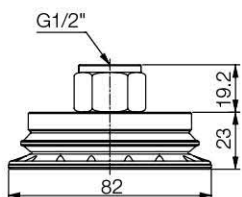

### Dimension

[ Unit : mm ]

[With 12F fitting]

[With 38F fitting]

[With 14F fitting]

[With 18F fitting]

[With 18M fitting]

[With 14M fitting]

## Build an Ordering No.

VOBF40x80 -  : Pre-mounted fitting

**1. Suction Cup**

1. Suction cup	Description	Weight (g)	Symbol
	Oval flat bellow suction cup, 40x80mm diameter, Polyurethane, M10xP1.5 male Fitting	39.44	VOBF40x80-PU-M10M
	Oval flat bellow suction cup, 40x80mm diameter, Polyurethane, G1/8 female Fitting	41.77	VOBF40x80-PU-18F
	Oval flat bellow suction cup, 40x80mm diameter, Polyurethane, G1/8 male Fitting	39.83	VOBF40x80-PU-18M
	Oval flat bellow suction cup, 40x80mm diameter, Polyurethane, G1/4 female Fitting	37.38	VOBF40x80-PU-14F
	Oval flat bellow suction cup, 40x80mm diameter, Polyurethane, G1/4 male Fitting	41.02	VOBF40x80-PU-14M
	Oval flat bellow suction cup, 40x80mm diameter, Polyurethane, G3/8 female Fitting	40.7	VOBF40x80-PU-38F