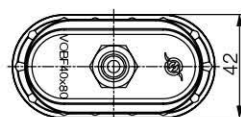

### Dimension

[ Unit : mm ]

[With 12F fitting]

[With 38F fitting]

[With 14F fitting]

[With 18F fitting]

[With 18M fitting]

[With 14M fitting]

## Build an Ordering No.

VOBF40x80 -  : Pre-mounted fitting

**1. Suction Cup**

1. Suction cup	Description	Weight (g)	Symbol
	Oval flat bellow suction cup, 40x80mm diameter, Polyurethane, M10xP1.5 male Fitting	39.44	VOBF40x80-PU-M10M
	Oval flat bellow suction cup, 40x80mm diameter, Polyurethane, G1/8 female Fitting	41.77	VOBF40x80-PU-18F
	Oval flat bellow suction cup, 40x80mm diameter, Polyurethane, G1/8 male Fitting	39.83	VOBF40x80-PU-18M
	Oval flat bellow suction cup, 40x80mm diameter, Polyurethane, G1/4 female Fitting	37.38	VOBF40x80-PU-14F
	Oval flat bellow suction cup, 40x80mm diameter, Polyurethane, G1/4 male Fitting	41.02	VOBF40x80-PU-14M
	Oval flat bellow suction cup, 40x80mm diameter, Polyurethane, G3/8 female Fitting	40.7	VOBF40x80-PU-38F